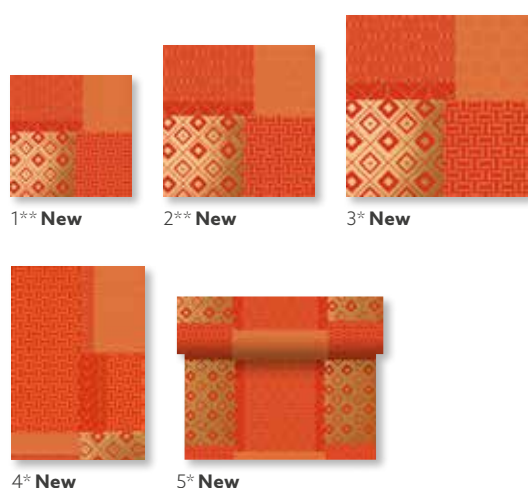

GEOPATCH MANDARIN

1** New

2** New

3* New

4* New

5* New

CU 732101

SKU 732103

1	173360	6 (20 PCS)	173360	0 (12 CU/SKU)	Tissue Napkin, 24 x 24 cm, 3-ply, Geopatch Mandarin
2	173361	3 (20 PCS)	173361	7 (12 CU/SKU)	Tissue Napkin, 33 x 33 cm, 3-ply, Geopatch Mandarin
3	173362	0 (12 PCS)	173362	4 (12 CU/SKU)	Dunilin® Napkin, 40 x 40 cm, Geopatch Mandarin
4	173363	7 (1 PC)	173363	1 (10 CU/SKU)	Dunicel® Slipcover, 84 x 84 cm, Geopatch Mandarin
5	173437	5 (1 PC)	173437	9 (8 CU/SKU)	Dunicel® 3 in 1, 0,4 x 4,8 m, Geopatch Mandarin, perforated every 40 cm

* These products are FSC-certified

** These products are FSC-certified and Nordic Ecolabelled certified