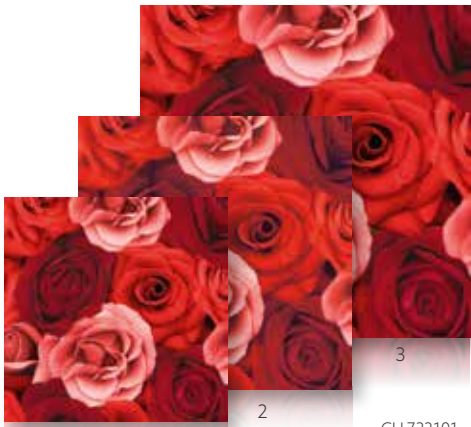

18

19

20

21

22

CU 732101 SKU 732103

- | | | | | | |
|---|--------|------------|--------|---------------|--|
| 1 | 173364 | 4 (20 PCS) | 173364 | 8 (12 CU/SKU) | Tissue Napkin, 24 x 24 cm, 3-ply, Elegant Lace Cranberry Red |
| 2 | 173365 | 1 (20 PCS) | 173365 | 5 (12 CU/SKU) | Tissue Napkin, 33 x 33 cm, 3-ply, Elegant Lace Cranberry Red |
| 3 | 171862 | 7 (20 PCS) | 171862 | 1 (12 CU/SKU) | Tissue Napkin, 24 x 24 cm, 3-ply, Elegant Lace Black |
| 4 | 171861 | 0 (20 PCS) | 171861 | 4 (12 CU/SKU) | Tissue Napkin, 33 x 33 cm, 3-ply, Elegant Lace Black |
| 5 | 171863 | 4 (1 PC) | 171863 | 8 (8 CU/SKU) | Dunicel® 3 in 1, 0,4 x 4,8 m, Elegant Lace Black, perforated every 40 cm |
| 6 | 173263 | 0 (20 PCS) | 173263 | 4 (12 CU/SKU) | Tissue Napkin, 33 x 33 cm, 3-ply, My Love |