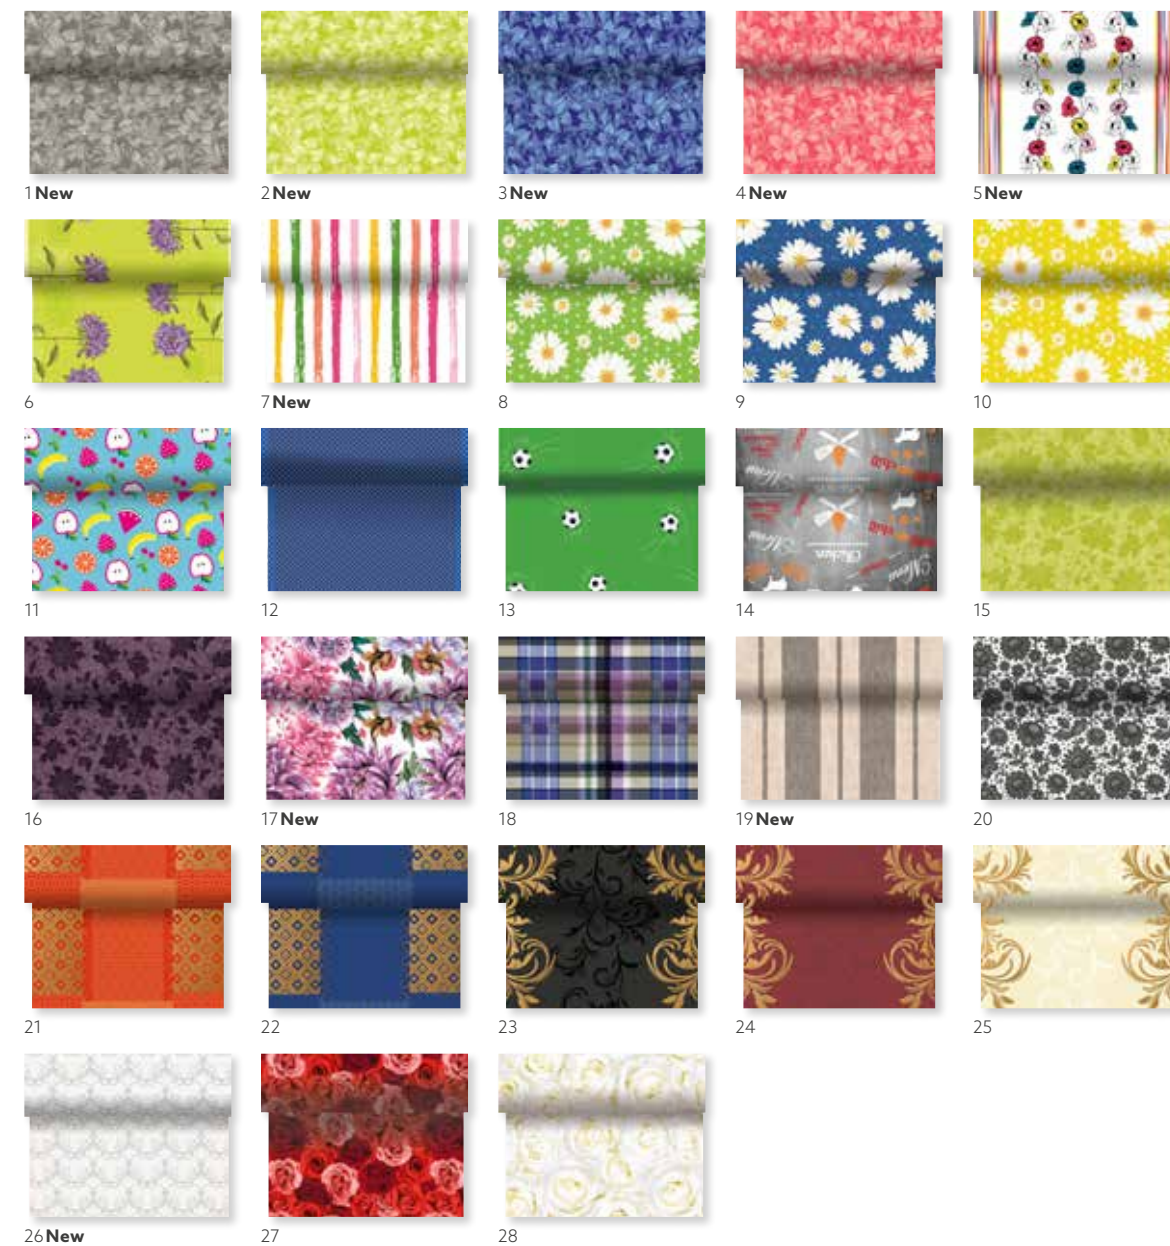

DUNICEL® 3 IN 1 DESIGN, 0,4x4,8 M PERFORATED EVERY 40 CM

CU 732101	SKU 732103	
1	177242 1 (1 PC)	177242 5 (8 CU/SKU) Firenze Flint Grey
2	176933 9 (1 PC)	176933 3 (8 CU/SKU) Firenze Lime
3	176739 7 (1 PC)	176739 1 (8 CU/SKU) Firenze Blue
4	176735 9 (1 PC)	176735 3 (8 CU/SKU) Firenze Pink
5	177048 9 (1 PC)	177048 3 (8 CU/SKU) Etched Floral
6	173373 6 (1 PC)	173373 0 (8 CU/SKU) Marielle
7	177021 2 (1 PC)	177021 6 (8 CU/SKU) Bahamas Stripe
8	173409 2 (1 PC)	173409 6 (8 CU/SKU) My Daisy Green
9	173397 2 (1 PC)	173397 6 (8 CU/SKU) My Daisy Blue
10	173402 3 (1 PC)	173402 7 (8 CU/SKU) My Daisy Yellow
11	173390 3 (1 PC)	173390 7 (8 CU/SKU) Fruits
12	170685 3 (1 PC)	170685 7 (8 CU/SKU) Brook Blue
13	173455 9 (1 PC)	173455 3 (8 CU/SKU) Goal
14	173392 7 (1 PC)	173392 1 (8 CU/SKU) BBQ Menu

CU 732101	SKU 732103	
15	159025 4 (1 PC)	159025 8 (8 CU/SKU) Venezia Green
16	173369 9 (1 PC)	173369 3 (8 CU/SKU) Venezia Plum
17	177057 1 (1 PC)	177057 5 (8 CU/SKU) Dahlias
18	173414 6 (1 PC)	173414 0 (8 CU/SKU) Purple Check
19	177060 1 (1 PC)	177060 5 (8 CU/SKU) Malia Black
20	171863 4 (1 PC)	171863 8 (8 CU/SKU) Elegant Lace Black
21	173437 5 (1 PC)	173437 9 (8 CU/SKU) Geopatch Mandarin
22	173268 5 (1 PC)	173268 9 (8 CU/SKU) Geopatch Blue
23	173280 7 (1 PC)	173280 1 (8 CU/SKU) Grace Black
24	173277 7 (1 PC)	173277 1 (8 CU/SKU) Grace Bordeaux
25	173270 8 (1 PC)	173270 2 (8 CU/SKU) Grace Cream
26	177084 7 (1 PC)	177084 1 (8 CU/SKU) Milena
27	164965 5 (1 PC)	164965 9 (8 CU/SKU) Romance
28	170667 9 (1 PC)	170667 3 (8 CU/SKU) White Dreams