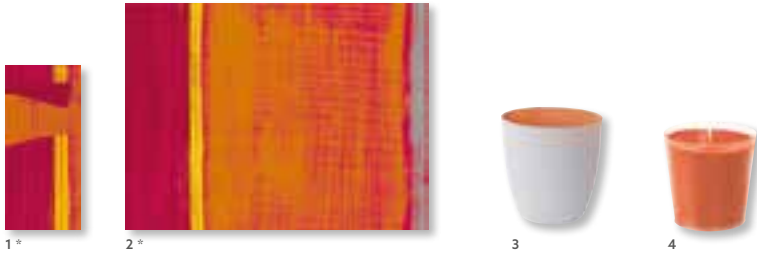

GUSTAV

NO	ARTICLE	DESCRIPTION	PACK
1	156823	Duni Sacchetto® Tissue, 8,5 x 19 cm, Bordeaux Napkin	5 x 100

NO	ARTICLE	DESCRIPTION	PACK
2	156878	Paper Placemat, 30 x 40 cm	4 x 250

Matching Products

3	168264	Candle Holder Poppie, White/Soft Mandarin, 90 x 85 mm	2 x 6	4	165666	Switch & Shine Refill, Mandarin, 65 x 65 mm, 30h	2 x 6

Matching Colours

BAMBOO

NO	ARTICLE	DESCRIPTION	PACK
1	148974	Duni Sacchetto® Tissue, 8,5 x 19 cm, Cream Napkin	5 x 100

NO	ARTICLE	DESCRIPTION	PACK
2	148950	Paper Placemat, 30 x 40 cm	4 x 250

Matching Products

3	174415	Candle Holder Ice, White, 120 x 75 mm Ø Inside, Glass	2 x 4	4	153869	Switch & Shine Refill, White, 65 x 65 mm, 30h	2 x 6

Matching Colours

CRACKLE

NO	ARTICLE	DESCRIPTION	PACK
1	174270	Duni Sacchetto® Tissue, 8,5 x 19 cm, White Napkin	5 x 100

NO	ARTICLE	DESCRIPTION	PACK
2	174362	Paper Placemat, 30 x 40 cm	4 x 250

Matching Products

3	171485	Candle Holder Mabel, White, 75 x 100 mm, Metal	2 x 6	4	153869	Switch & Shine Refill, White, 65 x 65 mm, 30h	2 x 6

Matching Colours