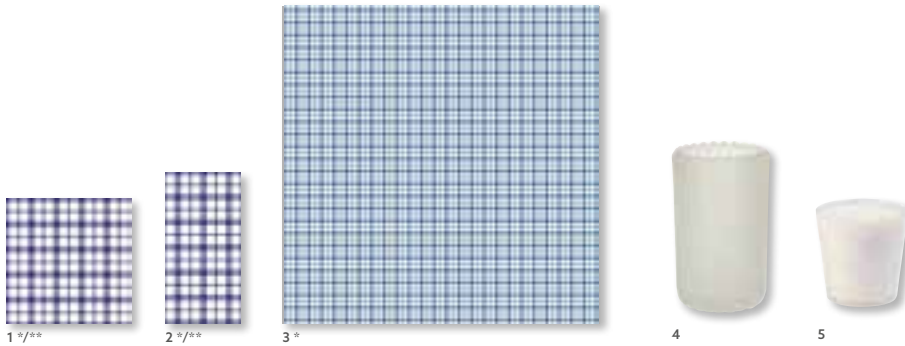

GIOVANNI BLUE

1 */**

2 */**

3 *

4

5

NO	ARTICLE	DESCRIPTION	PACK
1	171448	Tissue Napkin, 3-ply, 33 x 33 cm	4 x 250
	171502	Tissue Napkin, 3-ply, 33 x 33 cm	10 x 50
2	171233	Tissue Napkin, 3-ply, 40 x 40 cm, 1/8 folded	4 x 250

NO	ARTICLE	DESCRIPTION	PACK
3	171248	Dunicel® Slipcover, 84 x 84 cm	5 x 20
	171250	Dunicel® Slipcover, 84 x 84 cm	1 x 100
	171261	Dunisilk®+ Slipcover, 84 x 84 cm	5 x 20

Matching Products

4	167183	Candle Holder Patio, Frosted White, 125 x 75 mm Ø Inside	2 x 6

5	153869	Switch & Shine Refill, White, 65 x 65 mm, 30h	2 x 6

Matching Colours

RED

WHITE

DARK BLUE