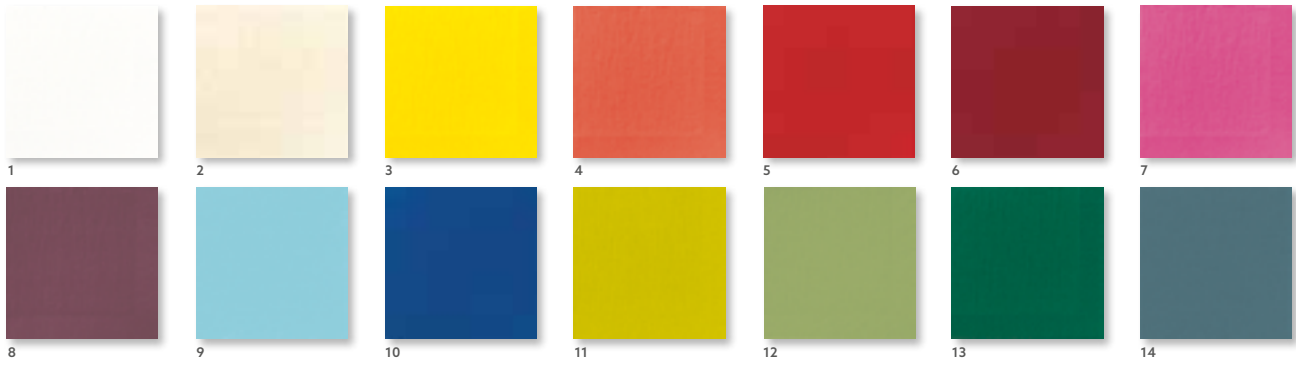

CLASSIC NAPKINS, 4-PLY, 40 X 40 CM