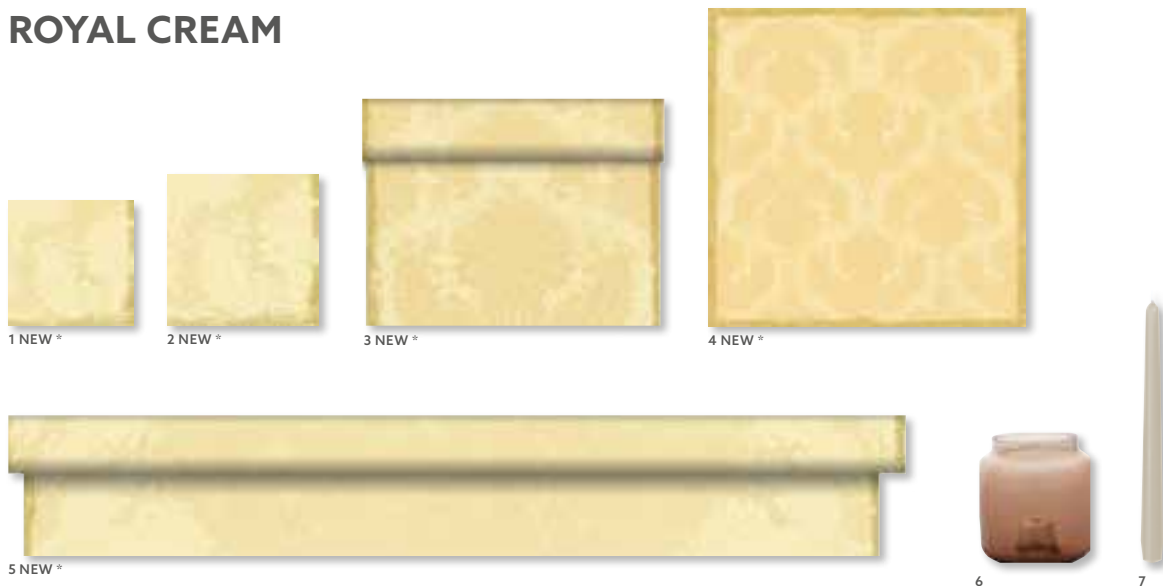

ROYAL CREAM