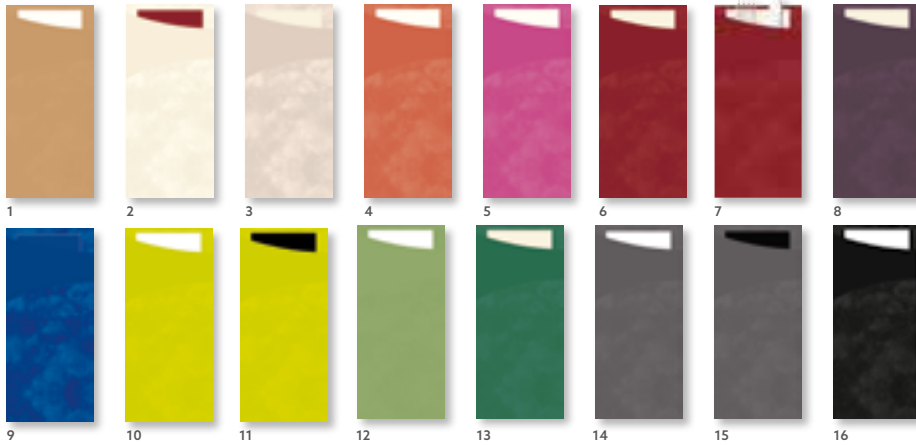

DUNI SACCHETTO® TISSUE, 8,5 X 19 CM