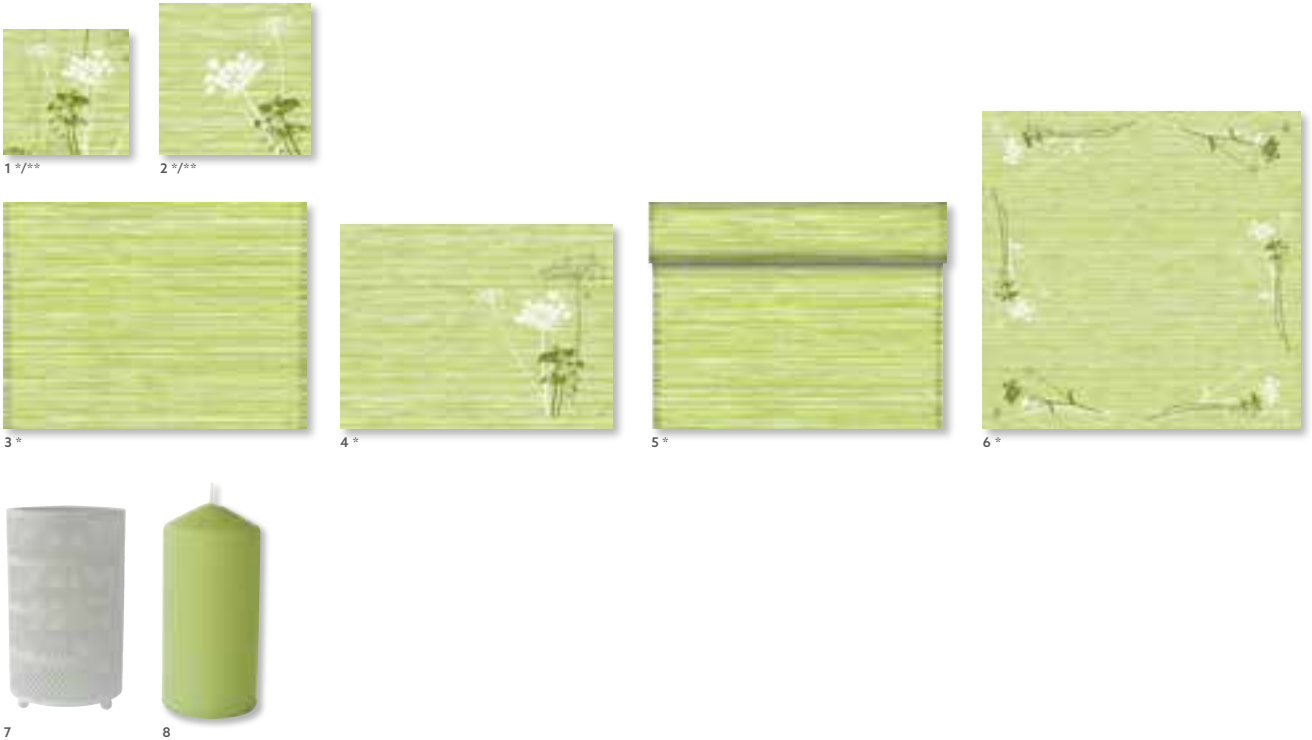

ACHILLEA GREEN