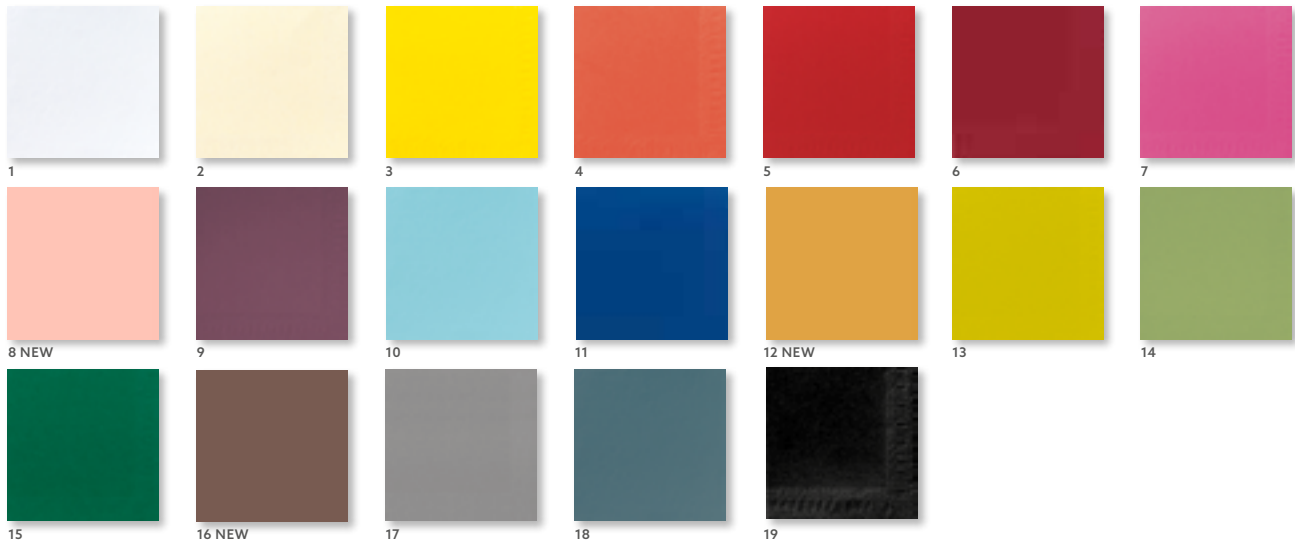

TISSUE NAPKINS, 40 X 40 CM

TISSUE NAPKINS

40 x 40 cm, 4 ply, Unicolour

NO	ARTICLE	DESCRIPTION					PACK
1	117778	White	•	•	•	•	4 x 200
40 x 40 cm, 3 ply, Unicolour							
1	2503	White	•	•	•	•	8 x 125
	213011		•	•	•	•	4 x 250
	154606		•	•	•	•	10 x 50
2	2763	Cream	•	•	•	•	8 x 125
	213455		•	•	•	•	4 x 250
	162770		•	•	•	•	10 x 50
3	180448	Yellow	•	•	•	•	8 x 125
	213325		•	•	•	•	4 x 250
	154609		•	•	•	•	10 x 50
4	165544	Mandarin	•	•	•	•	8 x 125
	165551		•	•	•	•	4 x 250
5	2613	Red	•	•	•	•	8 x 125
	213103		•	•	•	•	4 x 250
	154608		•	•	•	•	10 x 50
6	2733	Bordeaux	•	•	•	•	8 x 125
	213127		•	•	•	•	4 x 250
	154607		•	•	•	•	10 x 50
7	165550	Fuchsia	•	•	•	•	8 x 125
	165557		•	•	•	•	4 x 250
8	174175	Mellow Rose	•	•	•	•	8 x 125
	174174		•	•	•	•	4 x 250

NO	ARTICLE	DESCRIPTION					PACK
9	165546	Plum	•	•	•	•	8 x 125
	165552		•	•	•	•	4 x 250
10	171547	Mint Blue	•	•	•	•	8 x 125
	171548		•	•	•	•	4 x 250
11	2623	Dark Blue	•	•	•	•	8 x 125
	213547		•	•	•	•	4 x 250
12	174166	Honey	•	•	•	•	8 x 125
	174165		•	•	•	•	4 x 250
13	149077	Kiwi	•	•	•	•	8 x 125
	149079		•	•	•	•	4 x 250
	160476		•	•	•	•	10 x 50
14	165549	Herbal Green	•	•	•	•	8 x 125
	165556		•	•	•	•	4 x 250
15	2593	Dark Green	•	•	•	•	8 x 125
	213509		•	•	•	•	4 x 250
16	174086	Chestnut	•	•	•	•	8 x 125
	174085		•	•	•	•	4 x 250
17	156918	Granite Grey	•	•	•	•	8 x 125
18	171555	Slate	•	•	•	•	8 x 125
	171556		•	•	•	•	4 x 250
19	151820	Black	•	•	•	•	8 x 125
	156921		•	•	•	•	4 x 250

TISSUE NAPKINS

40 x 40 cm, 2 ply, Unicolour

NO	ARTICLE	DESCRIPTION					PACK
1	314060	White	•	•	•	•	4 x 300
	180403		•	•	•	•	16 x 125
2	180404	Cream	•	•	•	•	16 x 125
3	180412	Yellow	•	•	•	•	16 x 125
4	165588	Mandarin	•	•	•	•	16 x 125
5	180411	Red	•	•	•	•	16 x 125
6	180408	Bordeaux	•	•	•	•	16 x 125
7	165589	Fuchsia	•	•	•	•	16 x 125

NO	ARTICLE	DESCRIPTION					PACK
9	165590	Plum	•	•	•	•	16 x 125
11	180410	Dark Blue	•	•	•	•	16 x 125
13	160095	Kiwi	•	•	•	•	16 x 125
15	180409	Dark Green	•	•	•	•	16 x 125
16	174089	Chestnut	•	•	•	•	16 x 125
17	160098	Granite Grey	•	•	•	•	16 x 125
19	160153	Black	•	•	•	•	16 x 125