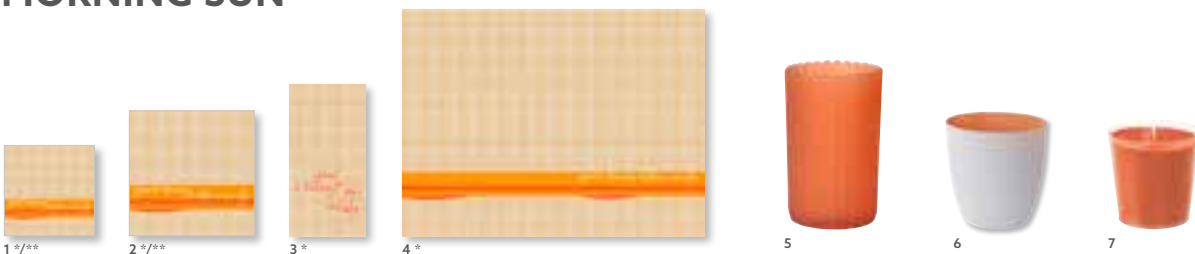

MORNING SUN

NO	ARTICLE	DESCRIPTION	PACK	NO	ARTICLE	DESCRIPTION	PACK
1	168312	Tissue Napkin, 3-ply, 24 x 24 cm	8 x 250	3	168315	Dunisoft® Napkin, 20 x 40 cm, 1/8 folded	12 x 120
2	168314	Tissue Napkin, 3-ply, 33 x 33 cm	4 x 250	4	168583	Dunichel® Placemat, 30 x 40 cm	5 x 100

Matching Products

5	167183	Candle Holder Patio, Frosted Mandarin, 125 x 75 mm Ø Inside	2 x 6	7	165666	Switch & Shine Refill, Mandarin, 65 x 65 mm, 30h	2 x 6
6	168264	Candle Holder Poppie, White/Soft Mandarin, 90 x 85 mm	2 x 6				

Matching Colours

MANDARIN

WHITE

CHESTNUT

* These products are FSC-certified

** These products are Swan-certified

*** These products are compostable