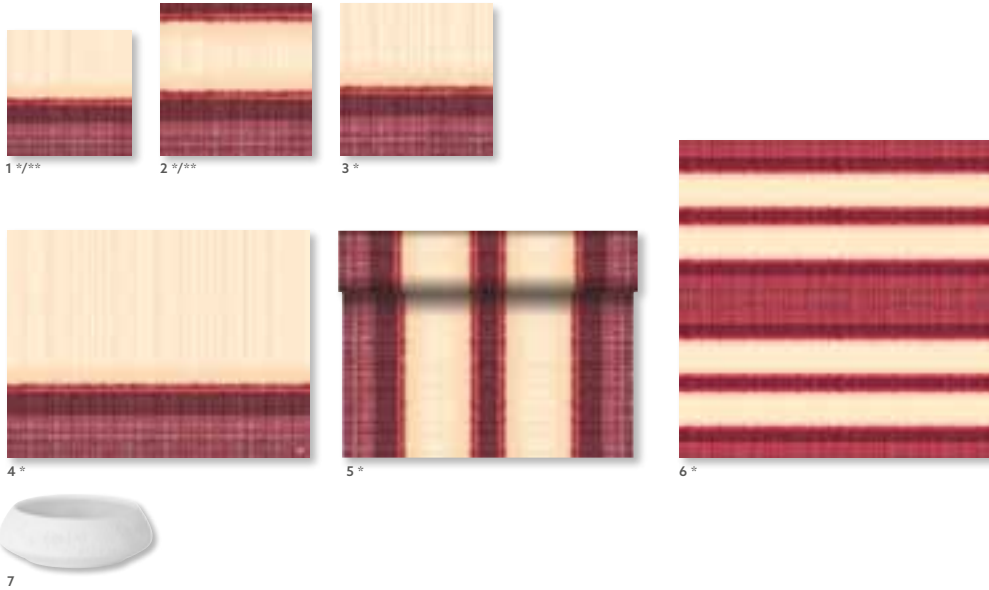

COMO BORDEAUX