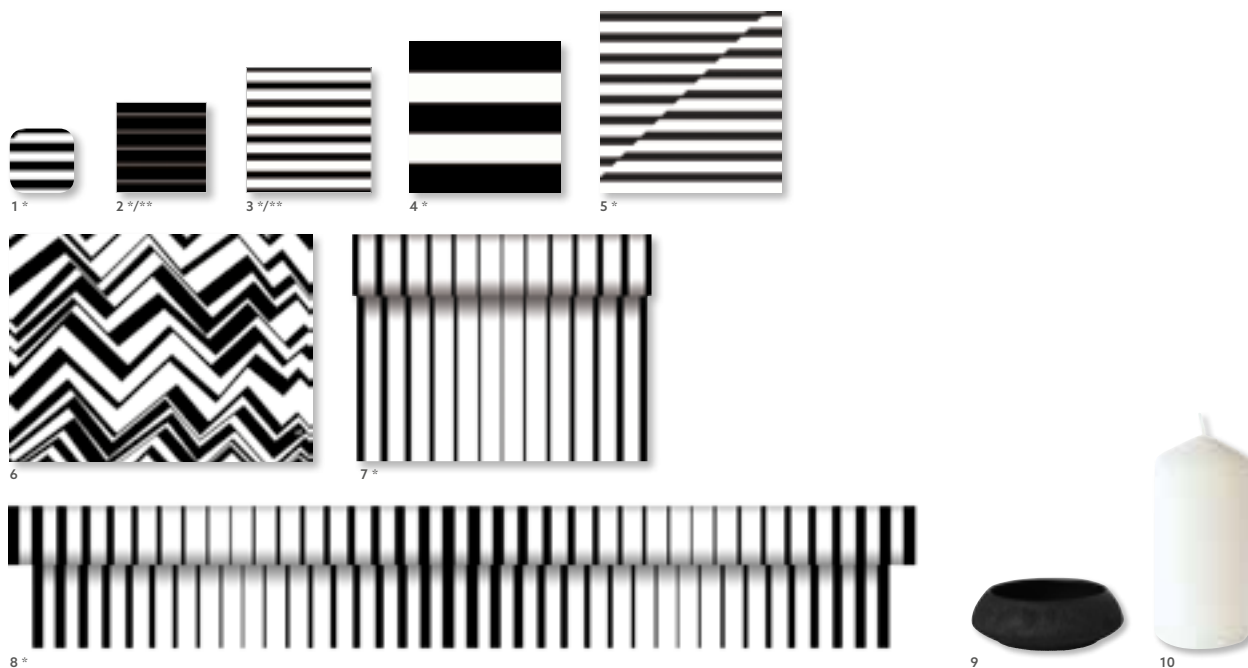

BLACK & WHITE

NO	ARTICLE	DESCRIPTION	PACK	NO	ARTICLE	DESCRIPTION	PACK
1	171315	Coaster, 8-ply, 8,5 x 8,5 cm	8 x 250	5	171240	Dunilin® Napkin, 48 x 48 cm	6 x 40
2	171218	Tissue Napkin, 3-ply, 24 x 24 cm	20 x 50	6	171256	Paper Placemat, 35 x 45 cm	4 x 250
3	171225	Tissue Napkin, 3-ply, 33 x 33 cm	4 x 250	7	171253	Dunichel® Tête-à-Tête, 0,4 x 24 m	6 x 1
	171219	Tissue Napkin, 3-ply, 33 x 33 cm	10 x 50	8	171314	Dunichel® Reel 1,2 x 10 m	6 x 1
4	171238	Dunilin® Napkin, 40 x 40 cm	12 x 50				

Matching Products

9	170287	Candle Plate Mega, Black, 70 x 85 mm ø Inside, Ceramic	2 x 6	10	165652	Pillar Candle Matt, White, 150 x 70 mm, 50h	2 x 6