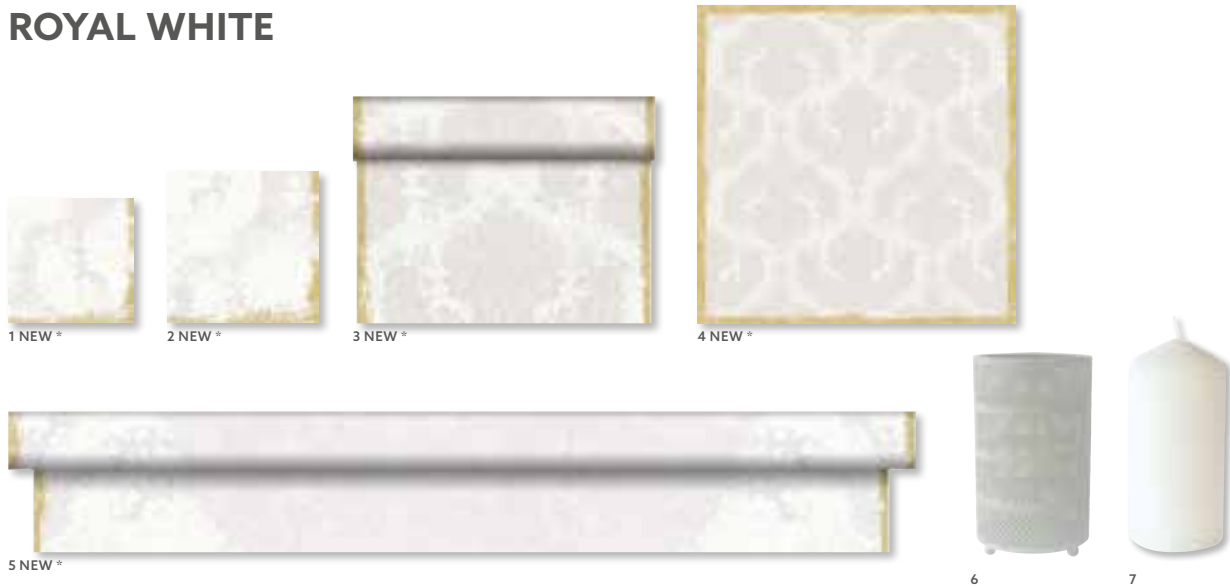

Matching Colours

CREAM

MELLOW ROSE

GRANITE GREY

ROYAL WHITE

NO	ARTICLE	DESCRIPTION	PACK	NO	ARTICLE	DESCRIPTION	PACK
1	174207	Tissue Napkin, 3-ply, 33 x 33 cm	4 x 250	3	174317	Dunicel® Tête-à-Tête, 0,4 x 24 m	6 x 1
	174195	Tissue Napkin, 3-ply, 33 x 33 cm	10 x 50	4	174293	Dunicel® Slipcover, 84 x 84 cm	5 x 20
2	174225	Tissue Napkin, 3-ply, 40 x 40 cm	4 x 250		174368	Dunisilk®+ Slipcover, 84 x 84 cm	5 x 20
	174228	Classic Napkin, 4-ply, 40 x 40 cm	6 x 50	5	174333	Dunicel® Banquet Reel, 1,2 x 10 m	6 x 1
	174240	Dunilin® Napkin, 40 x 40 cm	12 x 50		174335	Dunicel® Banquet Reel, 1,2 x 25 m	2 x 1
<i>Matching Products</i>							
6	168251	Candle Holder Stella, White, 200 x 120	4 x 1	7	165652	Pillar Candle Matt, White, 150 x 70 mm, 50h	2 x 6